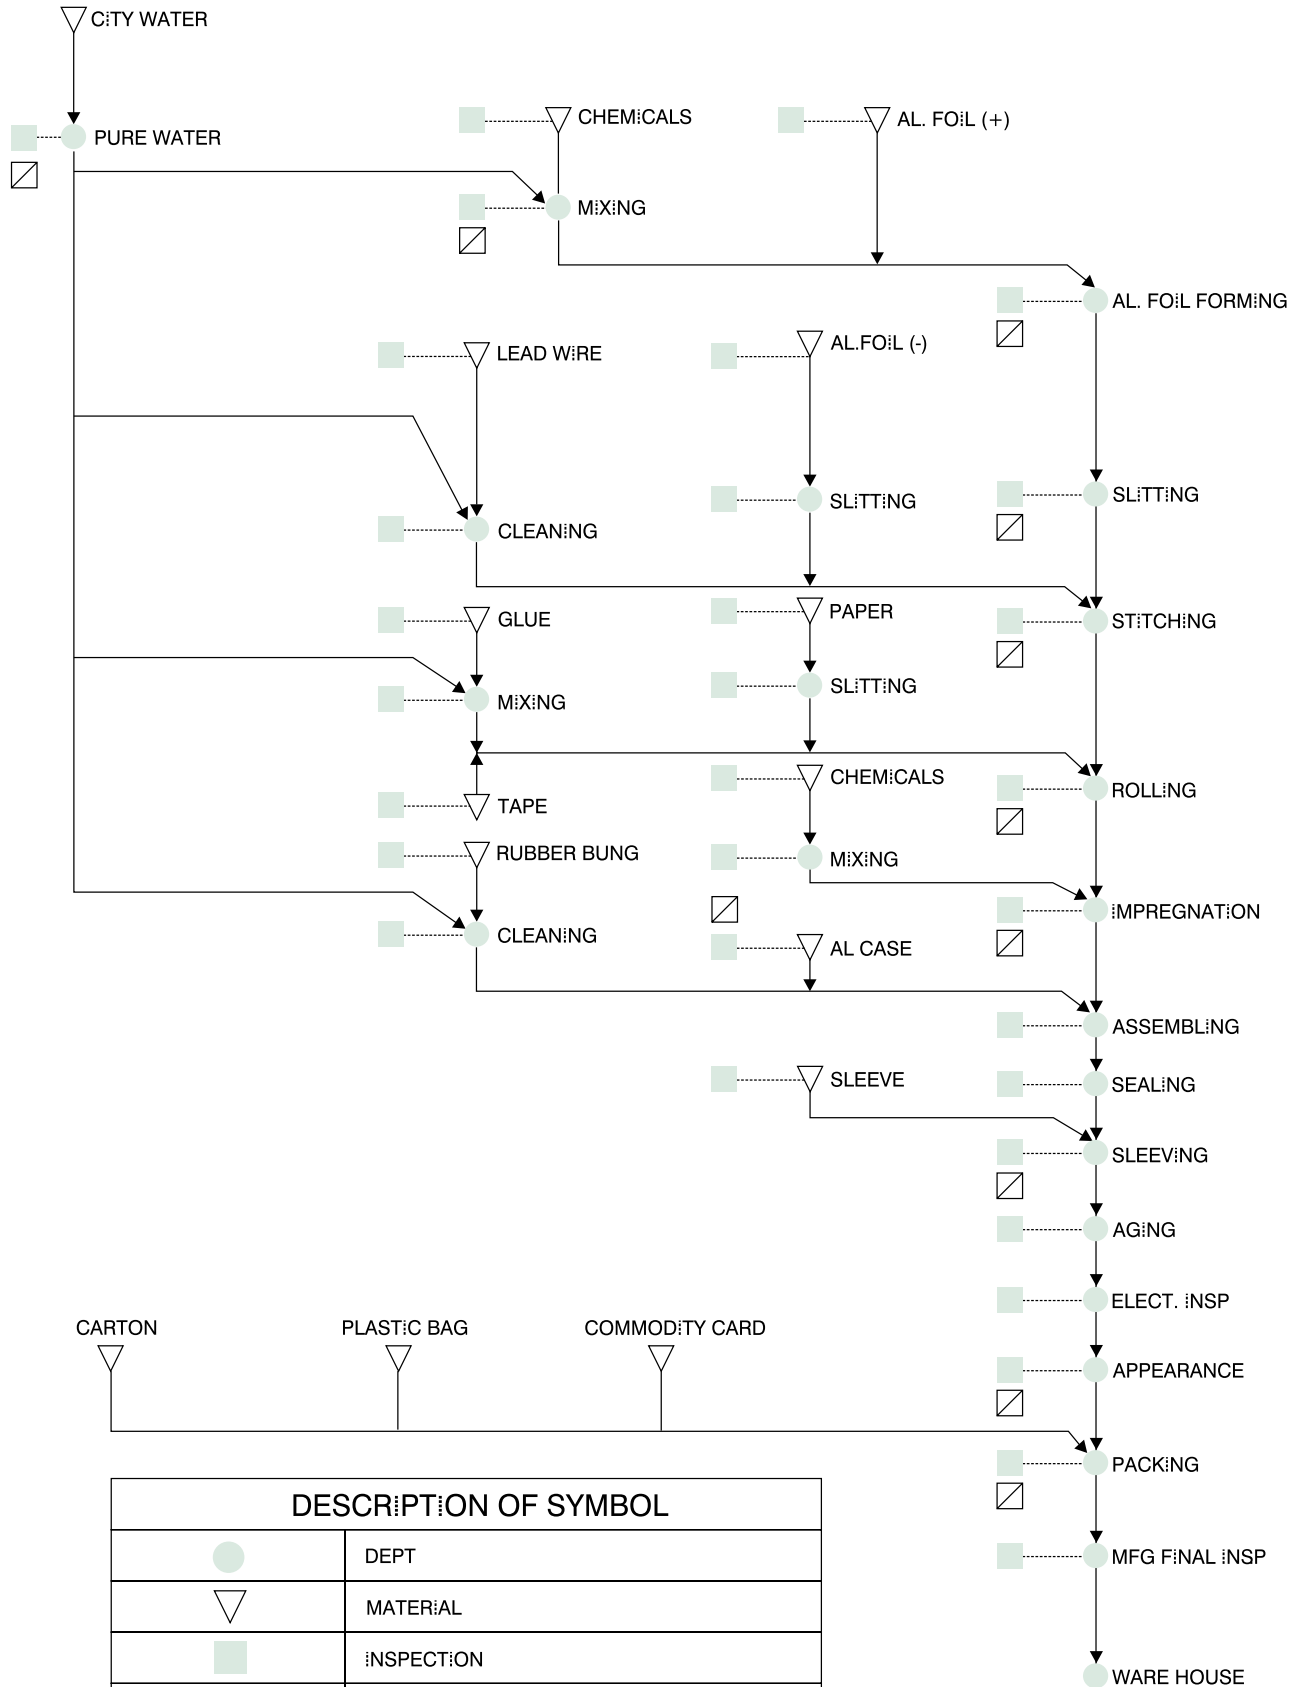

ELECTROLYTIC CAPACITOR FLOW CHART

DESCRIPTION OF SYMBOL	
●	DEPT
▽	MATERIAL
■	INSPECTION
▣	QAUDITING